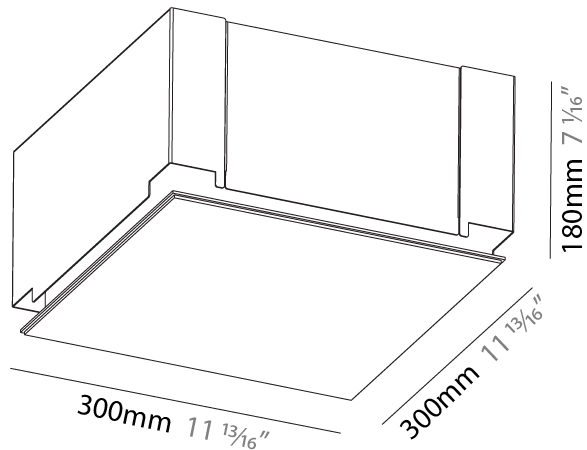

PHYSICAL

Shape: Square
Length (mm): 300
Length (in): 11 ¹³/₁₆"
Width (mm): 300
Width (in): 11 ¹³/₁₆"
Height (mm): 180
Height (in): 7 ¹/₁₆"
Ceiling Thickness (mm): 10 / 12.5 / 15 / 25 / 30
Ceiling Thickness (in): 3/8 or 1/2 or 9/16 or 1 or 1 3/16
Min. Recessing Depth (mm): 200
Min. Recessing Depth (in): 7 ⁷/₈"
Light Distribution: Direct
Diffuser: PMMA - Opal
Fixture Finish: SSR / BKV / CWI / CRY / HAB / UFT / ITA / RUA / FTG / MYG / LOD / PUS / FRO / FUP / KIA / POP / BLS / SPG / MEY / GOH / GUM / CHC / COM / ABZ / JAG / OBR / MOS / ROR
Fixture Material: Extruded Aluminum / Steel
Cut-out Measurements: 335mm 13 3/16" x 335mm / 13 3/16"
Upon Request: Unique Sizes Unique Ceiling Thickness Unique Mounting Depth Spot Inserts

ELECTRICAL

Lamp Type: LED (Zhaga Standard)
Input Wattage (W): 12.4
Total Output Wattage (W): 10.8
Dimming: [Tri-Mode (Non-Dimming and Phase Dimming (120Vac only) and 0-10V Dimming)](#)
Driver Included: Yes
Driver Location: Integrated
Driver Type: Constant Current - Universal
Driver Class: Class 2
Input Voltage (V): 120 - 277
Constant Current (MA): 350

LED

[Color Temperature (°K): 3000 / 3500 / 4000](#)
Max. Delivered Lumen (lm): 850 / 902 / 920
CRI: >80 CRI
Efficiency (%): 65% (5mm Perspex)
Lamp Life (hrs): 50000
Upon Request: RGB-W Tunable White Special Color Temperature CRI90

OPTICAL

RATINGS AND CERTIFICATIONS

Certified By: Certified for North American Standards
IP rating: IP20